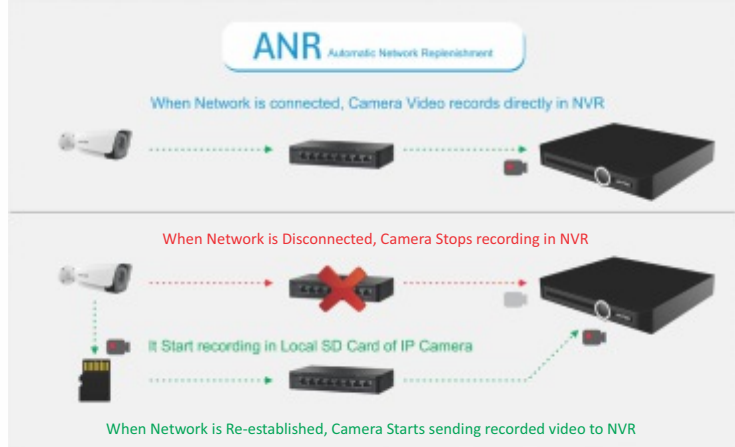

### Features :

- 1/2.8" CMOS, F1.0, Fixed Iris
- 2592x1520@25fps, 120dB WDR
- Built-in mic Support
- Inbuilt Video Analytics Support Tripwire/Perimeter
- IR Range-15~20 Meter, 0.0008Lux
- S+265/H.265/H.264
- IP67, PoE, 512 GB SD Card

## 4 MP IP Bullet Camera

AM-DM4064-FMA2

### Features :

- 1/2.7" CMOS, F1.6, Fixed Iris
- 2560x1440@25fps, Digital WDR
- Built-in mic Support, Starlight
- Inbuilt Video Analytics Support Tripwire/Perimeter
- IR Range-50 Meter, 0.002Lux
- S+265/H.265/H.264
- IP67, PoE

# Two-Way Intercom ANR (Automatic Network Replenishment)