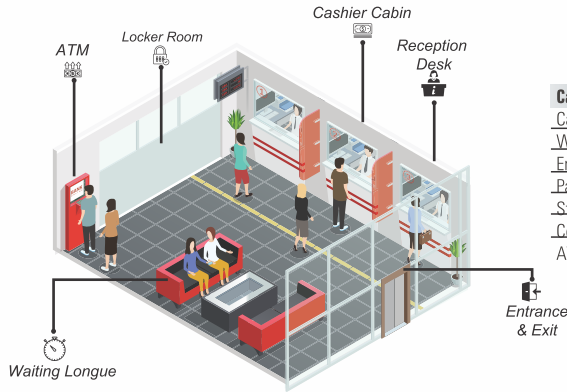

## Banking & Finance Institutions

Camera Location	Proposed Models
Cashier Cabin	AM-DM5035-FMR1 (5MP, MIC, SD Card, IK10)
Waiting & Reception	AM-DM2009-FMA1 (IVA, Wide Viewing)
Entrance & Exit	AM-SM2030-MMR3 (Motorized, MIC, SD Card, Alarm, IK10)
Parking & Boundary	AM-SM2060-MMR5 (Motorized, SD Card, Audio, Alarm, IK10)
Storage & Locker Room	AM-DM4035-FMR1 (4MP, MIC)
Control Room	AM-P1680-UHD (16HDD, 80CH, 2xRJ-45, Video Wall)
ATM Room	AM-DM2009-FMA1 (Indoor) AM-DM2069-FMA1 (Outdoor)