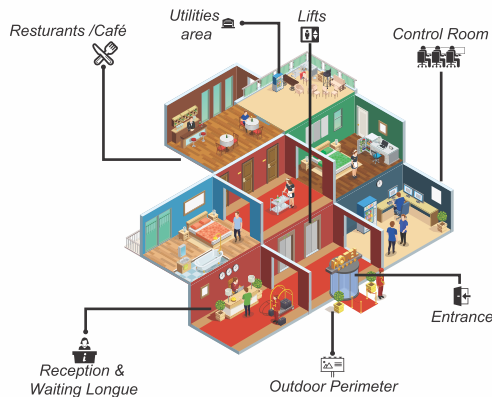

Hotels, Hospitals & Commercial Centers

Camera Location	Proposed Models
Floor & Lift Lobby	AM-DM5035-FMR1 (5MP, MIC, SD Card, IK10)
Entrance	AM-SM2030-MMR3 (Motorized, MIC, SD Card, Alarm, IK10)
OT Rooms	AM-DM2035-FMR1 (2MP, MIC, SD Card, IK10)
Waiting & Reception	AM-SM2030-MMR3
Lifts	AM-DM2009-FMA1
Outdoor Perimeter	AM-SM2060-MMR5 (Motorized, SD Card, Audio, Alarm, IK10)
Parking area	AM-SM2060-MMR5 & AM-FD2500-R2U33 (33X, 2MP, 150M IR)
Utilities rooms	AM-DM4035-FMR1 (4MP, MIC)
Restaurants & Café	AM-DM2035-FMR1 (2MP, MIC, SD Card, IK10)
Control Room	AM-i880-UHD (8HDD, 80CH, 2xRJ45/HDMI), Keyboard Controller