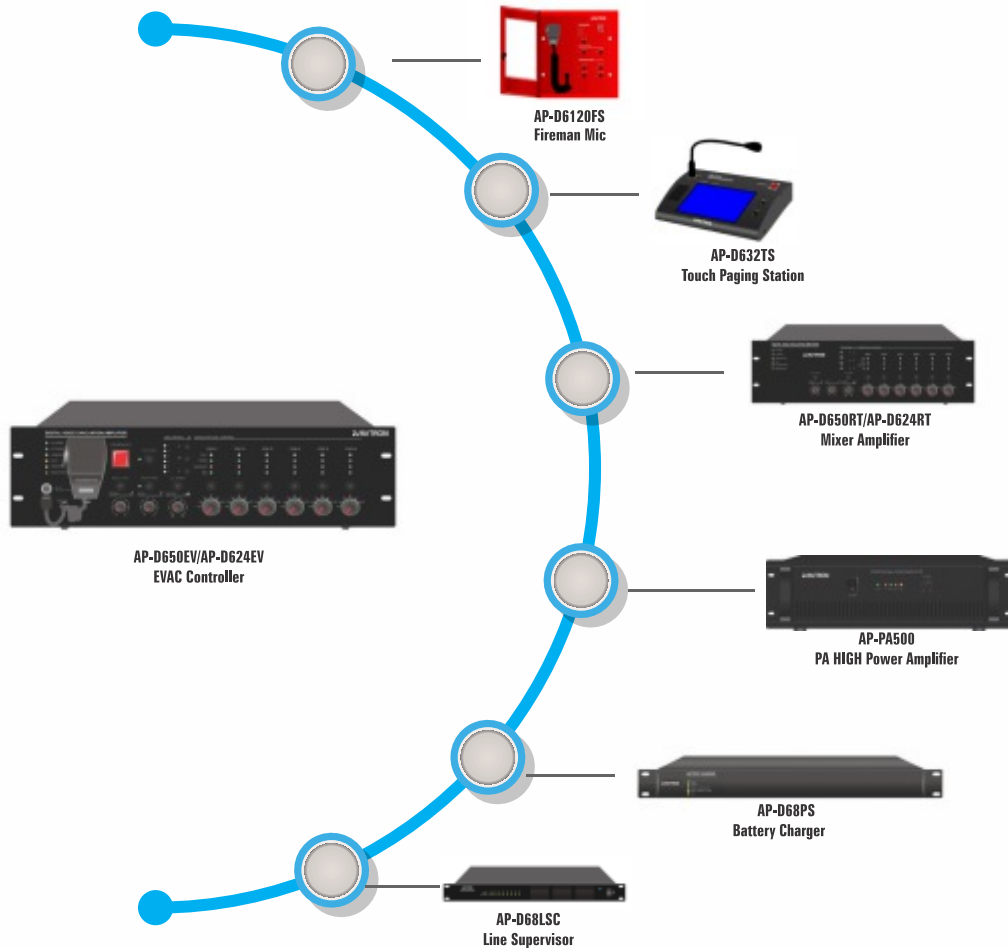

Emergency Voice Evacuation (EVAC) System

EVAC System is useful to broadcast music & voice messages for background music or alarm messages to evacuate the premises in case of emergency and can be announced by automatic or manual