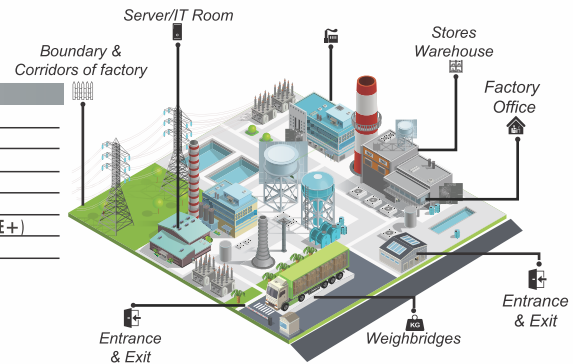

## Industries & Warehouses

Camera Location	Proposed Models
Entrance & Exit	AM-SM5060-MMR5 (5MP, WDR, Motorized, SD, Alarm, IK10)
Production Plant	AM-SF1299-PVR1 (Fisheye 360°) / AM-SM2060-MMR5
Loading & Unloading Bays	AM-SM5060-MMR5
Stores & Warehouse	AM-DM2069-FMA1, AM-SM2060-MMR5 (4MP/2MP)
Factory Office	AM-DM2009-FMA1, AM-SM2030-MMR3 (4MP/2MP)
Boundary & Corridors	AM-SM2060-MMR5, AM-FD2500-R1U25 (25X, 150M IR, PoE+)
Weighbridges	AM-SM5060-MMR5 (5MP, 120 WDR, Motorized, Alarm, IP67)
Server/IT Room	AM-i440-UHD (40CH), AM-i880-UHD (80CH), AA-4XIP (Onvif Keyboard)